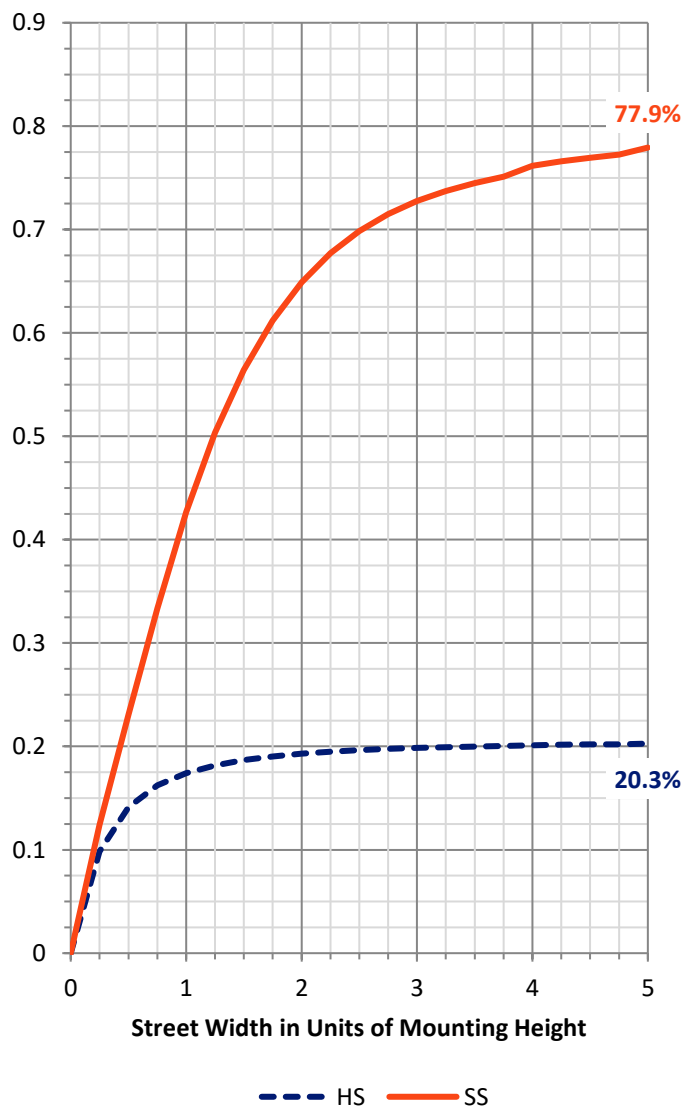

REPORT NUMBER: P675964
CATALOG NUMBER: CCW-SA-1A-730-U-SLR

FLUX DISTRIBUTION:

		Downward	Upward	Total
House Side	Lumens	425.4	0.0	425.4
	% Fixture	20.6	0.0	20.6
Street Side	Lumens	1642.0	0.0	1642.0
	% Fixture	79.4	0.0	79.4
Total	Lumens	2067.4	0.0	2067.4
	% Fixture	100.0	0.0	100.0

Coefficient of Utilization

ZONAL LUMENS:

Zone	Lumens	% Fixture
0°-10°	51.3	2.5
10°-20°	108.3	5.2
20°-30°	158.5	7.7
30°-40°	223.3	10.8
40°-50°	306.8	14.8
50°-60°	418.1	20.2
60°-70°	457.6	22.1
70°-80°	264.3	12.8
80°-90°	79.2	3.8
90°-100°	0.0	0.0
100°-110°	0.0	0.0
110°-120°	0.0	0.0
120°-130°	0.0	0.0
130°-140°	0.0	0.0
140°-150°	0.0	0.0
150°-160°	0.0	0.0
160°-170°	0.0	0.0
170°-180°	0.0	0.0
0°-90°	2067.4	100.0
0°-180°	2067.4	100.0