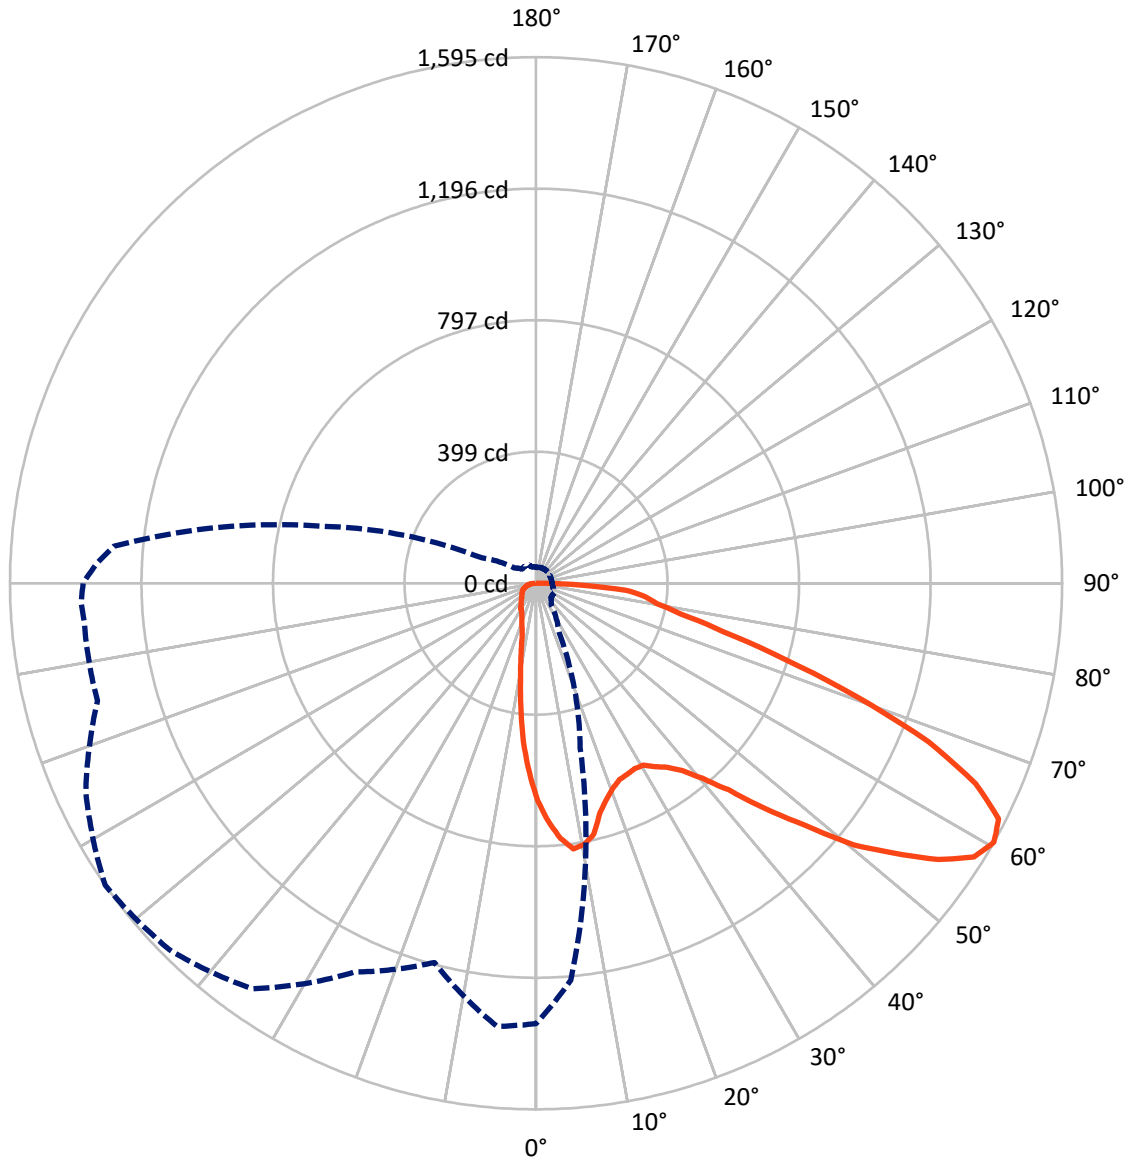

Brand: INVUE

Report Number: P675964

Luminaire Tested: **CCW-SA-1A-730-U-SLR**

Issue Date: 04/25/2023

Test Information

Test Method: LM-79-08
Report Number: P675964
Test Lab: INNOVATION CENTER(G1)
Issue Date: 04/25/2023
Manufacturer: COOPER LIGHTING SOLUTIONS (FORMERLY EATON)
Product Line: INVUE
Catalog Number: CCW-SA-1A-730-U-SLR
Description: INVUE CLEAR CURVE Wall Pack MOUNT LIGHT SQUARE LUMINAIRE @350mA w/
SLR distribution lens
Light Source: (16) 3000K CCT, 70 CRI LEDS
Ballast/Driver: ELECTRONIC DRIVER

REPORT NUMBER: P675964
 CATALOG NUMBER: CCW-SA-1A-730-U-SLR

Iso-Footcandle Lines of Horizontal Illumination

× Max cd
 - - - 1/2 Max cd

Based on 15 foot mounting height. Maximum calculated value = 2.9 fc
 Type IV - Short - N/A

REPORT NUMBER: P675964
CATALOG NUMBER: CCW-SA-1A-730-U-SLR

Luminous Intensity Polar Plot

— Vertical Plane Through 305-Deg Lateral - - - Horizontal Cone Through 60-Deg Vertical

REPORT NUMBER: P675964
 CATALOG NUMBER: CCW-SA-1A-730-U-SLR