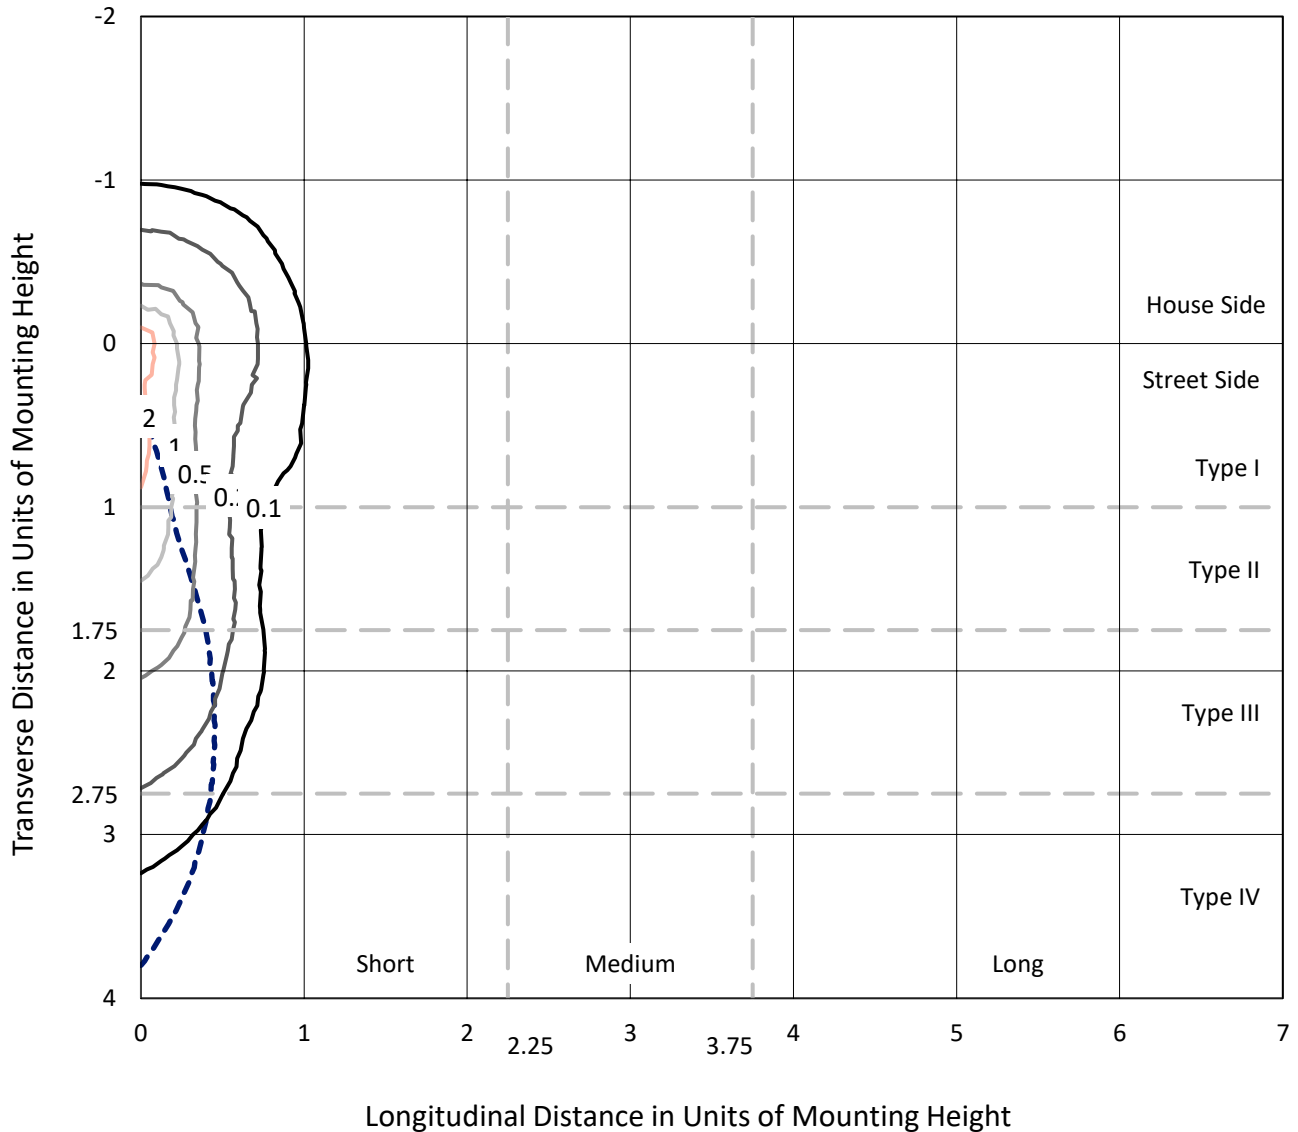

Brand: INVUE

Report Number: P675964

Luminaire Tested: **CCW-SA-1A-730-U-SLR**

Issue Date: 04/25/2023

Test Information

Test Method: LM-79-08
Report Number: P675964
Test Lab: INNOVATION CENTER(G1)
Issue Date: 04/25/2023
Manufacturer: COOPER LIGHTING SOLUTIONS (FORMERLY EATON)
Product Line: INVUE
Catalog Number: CCW-SA-1A-730-U-SLR
Description: INVUE CLEAR CURVE Wall Pack MOUNT LIGHT SQUARE LUMINAIRE @350mA w/
SLR distribution lens
Light Source: (16) 3000K CCT, 70 CRI LEDS
Ballast/Driver: ELECTRONIC DRIVER

Summary

Lumens per Lamp: N/A
Luminaire Lumens: 2067.4 lumens
Efficiency: N/A
Efficacy: 114.9 lumens/watt
Luminous Opening: Rectangular (W 1' x L: 0.5' x H: 0')
IES Classification: Type IV - Short
BUG Rating: B1 - U0 - G1

REPORT NUMBER: P675964
 CATALOG NUMBER: CCW-SA-1A-730-U-SLR

Iso-Footcandle Lines of Horizontal Illumination

× Max cd
 - - - 1/2 Max cd

Based on 15 foot mounting height. Maximum calculated value = 2.9 fc
 Type IV - Short - N/A

REPORT NUMBER: P675964
CATALOG NUMBER: CCW-SA-1A-730-U-SLR

Luminous Intensity Polar Plot

— Vertical Plane Through 305-Deg Lateral - - - Horizontal Cone Through 60-Deg Vertical

REPORT NUMBER: P675964
 CATALOG NUMBER: CCW-SA-1A-730-U-SLR