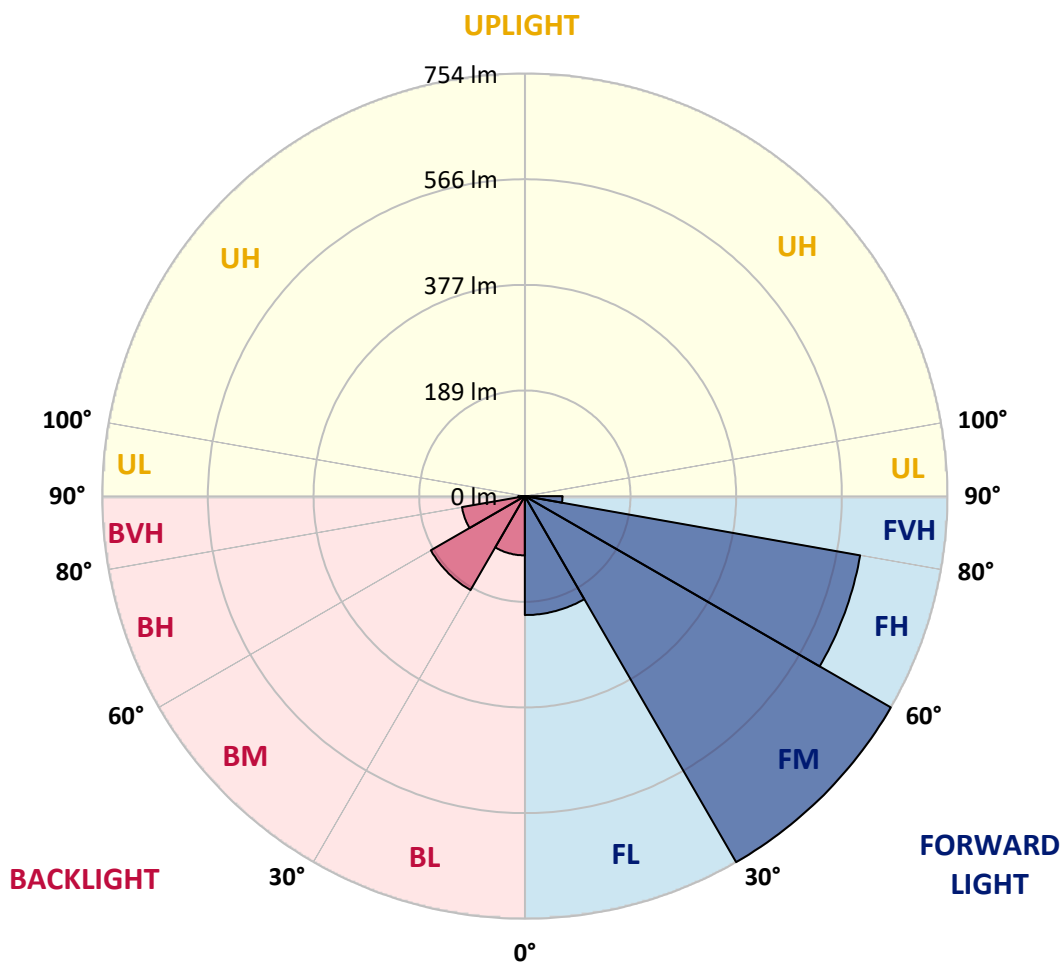

REPORT NUMBER: P675964

CATALOG NUMBER: CCW-SA-1A-730-U-SLR

LUMINAIRE CLASSIFICATION SYSTEM LUMEN TABLE AND BUG RATING:

Zone	Lumens	% Fixture	Zone Rating/Lumen Limit		
			B	U	G
FL (0°-30°)	212.3	10.3			
FM (30°-60°)	754.5	36.5			
FH (60°-80°)	607.9	29.4			G0/660
FVH (80°-90°)	67.3	3.3			G1/100
BL (0°-30°)	105.8	5.1	B0/110		
BM (30°-60°)	193.7	9.4	B0/220		
BH (60°-80°)	114.0	5.5	B1/500		G1/500
BVH (80°-90°)	11.9	0.6			G1/100
UL (90°-100°)	0.0	0.0		U0/0	
UH (100°-180°)	0.0	0.0		U0/0	

BUG Rating: B1-U0-G1

Type IV Short